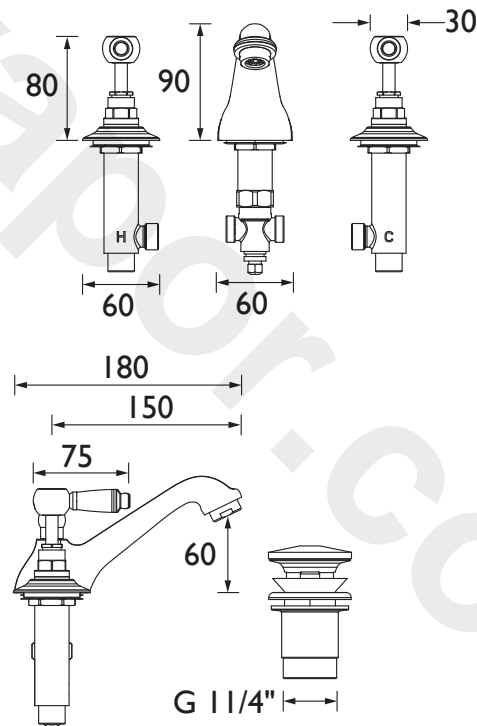

## Specification

<b>Product Type:</b>	Bathroom Taps
<b>Main Construction Material:</b>	Brass
<b>Mount Type:</b>	Deck
<b>Handle Type:</b>	Traditional
<b>Connection Inlet:</b>	15mm Compression Threaded Tails
<b>Connection Outlet:</b>	M24 Flow Straightener
<b>Number of Tap Holes:</b>	3
<b>Valve/Cartridge Type:</b>	1/2" Ceramic Disc Valve - 1/4 turn
<b>Plumbing System Requirements:</b>	Suitable for all plumbing systems
<b>Minimum Dynamic Pressure (bar):</b>	0.5 bar
<b>Maximum Dynamic Pressure (bar):</b>	5 bar
<b>Maximum Hot Water Temperature °C:</b>	65°C
<b>Maximum Static Pressure (bar):</b>	10 bar
<b>Flow Type:</b>	Single
<b>Isolation Included:</b>	No

## Dimensions (measurements in mm)